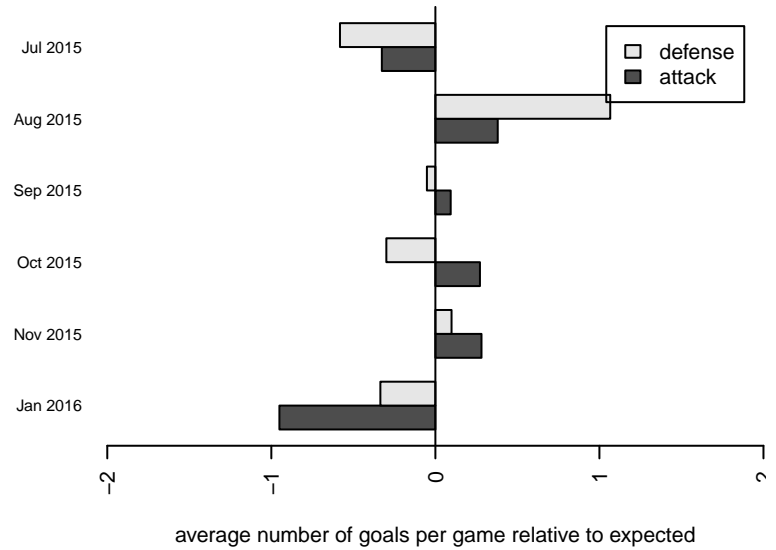

Performance relative to 13 month average