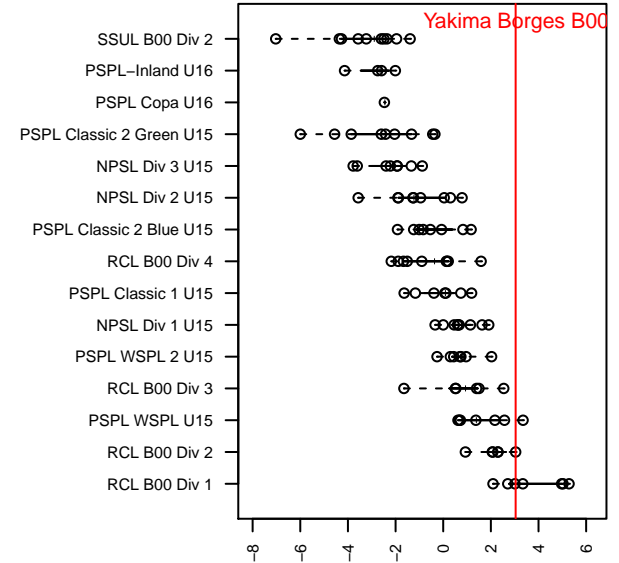

## Yakima Borges B00

Crossfire Yakima  
 Yakima, WA  
 B00 total strength=1553  
 attack=17.19 defense=10.79  
 fall league = RCL B00 Div 2  
 notes= Rangers 2012; 3RSC 2013;  
 xFire2014; Borges 2013,  
 2014

alt names used:  
 Crossfire Yakima Borges U15  
 Crossfire Yakima -B00 A  
 CROSSFIRE YAKIMA B00A (WA)  
 Crossfire Yakima -B00 A

Venues played:  
 2015 Crossfire Select BU15 Gold  
 2015 REDAPT Cup Gold U15  
 2015 RCL B00 Div 2  
 2015 WYS Championship B00

**attack and defense variance (black dot)  
relative to other teams  
and top 10 in region**

**attack and defense rating  
relative to others at age  
and all opponents in last 13 months**

**Performance relative to 13 month average**