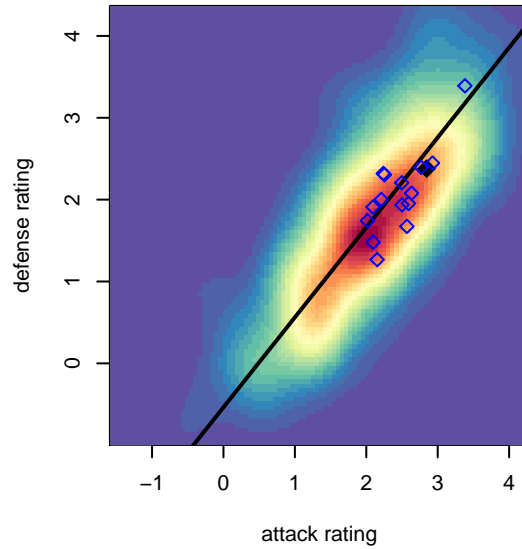

## Yakima Borges B00

Crossfire Yakima  
 Yakima, WA  
 B00 total strength=1553  
 attack=17.19 defense=10.79  
 fall league = RCL B00 Div 2  
 notes= Rangers 2012; 3RSC 2013;  
 xFire2014; Borges 2013,  
 2014

**attack and defense variance (black dot)  
relative to other teams  
and top 10 in region**

**attack and defense rating  
relative to others at age  
and all opponents in last 13 months**

**Performance relative to 13 month average**