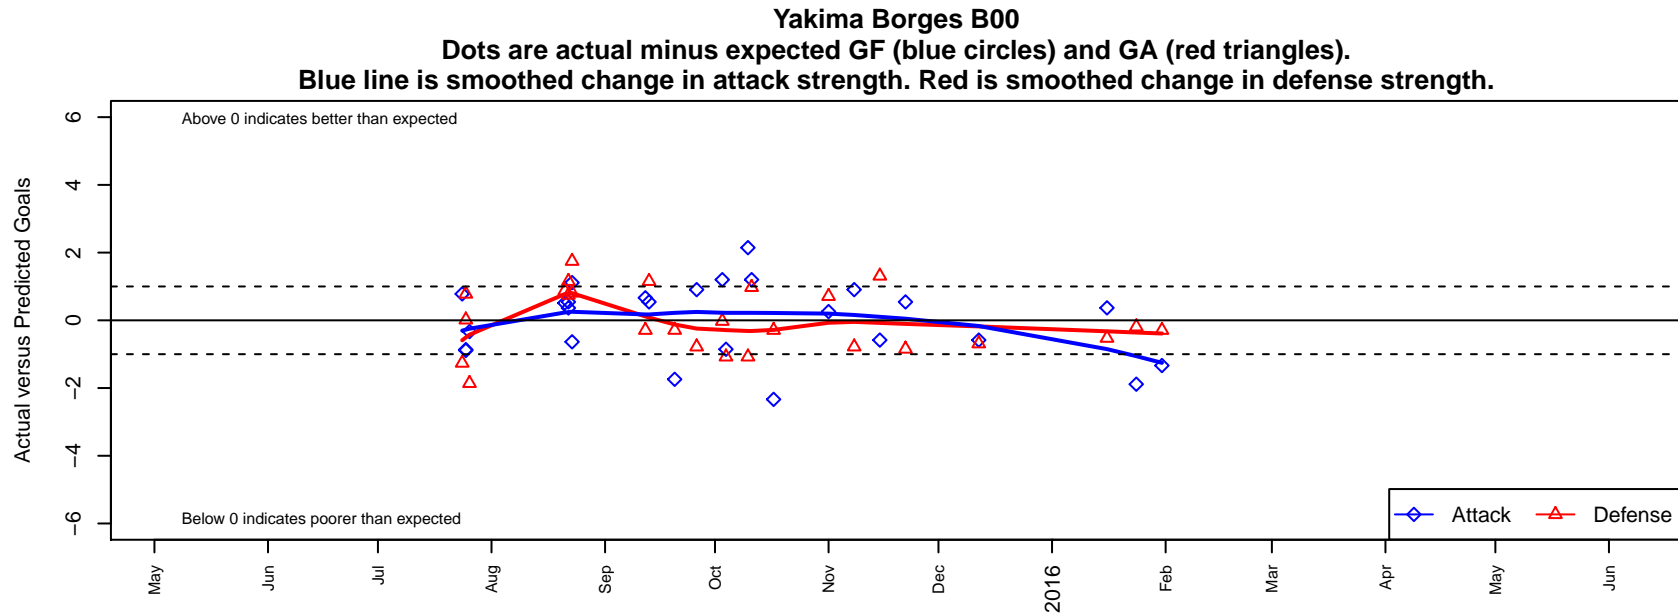

## Yakima Borges B00

Crossfire Yakima  
 Yakima, WA  
 B00 total strength=1553  
 attack=17.19 defense=10.79  
 fall league = RCL B00 Div 2  
 notes= Rangers 2012; 3RSC 2013;  
 xFire2014; Borges 2013,  
 2014

**attack and defense variance (black dot)  
relative to other teams  
and top 10 in region**

**attack and defense rating  
relative to others at age  
and all opponents in last 13 months**

**Performance relative to 13 month average**