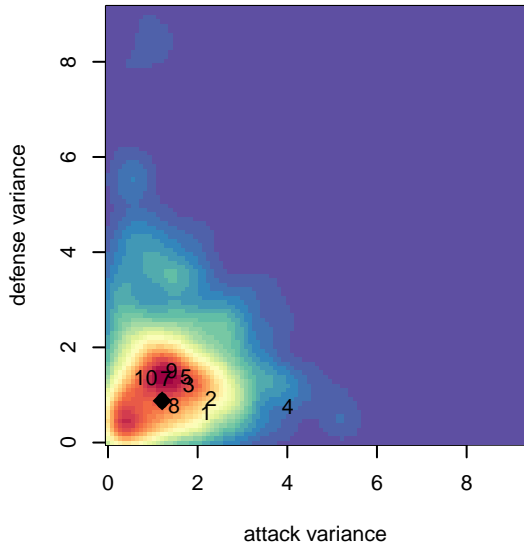

## Yakima Borges B00

Crossfire Yakima  
 Yakima, WA  
 B00 total strength=1553  
 attack=17.19 defense=10.79  
 fall league = RCL B00 Div 2  
 notes= Rangers 2012; 3RSC 2013;  
 xFire2014; Borges 2013,  
 2014

**attack and defense variance (black dot)  
relative to other teams  
and top 10 in region**

**attack and defense rating  
relative to others at age  
and all opponents in last 13 months**

**Performance relative to 13 month average**