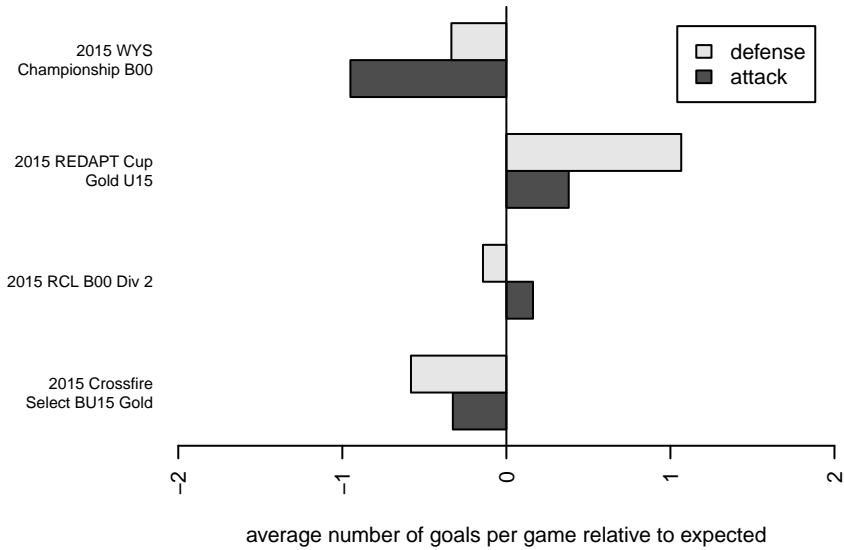

## Yakima Borges B00

Crossfire Yakima  
 Yakima, WA  
 B00 total strength=1553  
 attack=17.19 defense=10.79  
 fall league = RCL B00 Div 2  
 notes= Rangers 2012; 3RSC 2013;  
 xFire2014; Borges 2013,  
 2014

alt names used:  
 Crossfire Yakima Borges U15  
 Crossfire Yakima -B00 A  
 CROSSFIRE YAKIMA B00A (WA)  
 Crossfire Yakima -B00 A

Venues played:  
 2015 Crossfire Select BU15 Gold  
 2015 REDAPT Cup Gold U15  
 2015 RCL B00 Div 2  
 2015 WYS Championship B00

**attack and defense variance (black dot)  
relative to other teams  
and top 10 in region**

**attack and defense rating  
relative to others at age  
and all opponents in last 13 months**

**Performance relative to 13 month average**